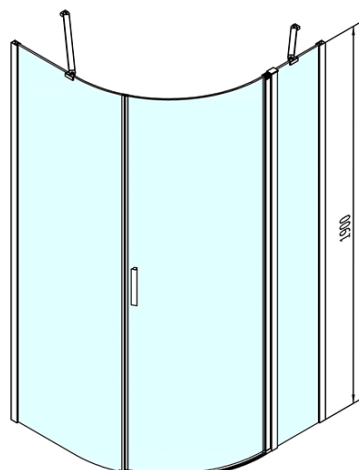

Product list

Order code: **ZL2615L**

ZOOM LINE Quadrant Shower Enclosure 900x900mm, clear glass, left

ZL2615L

ZL2615R