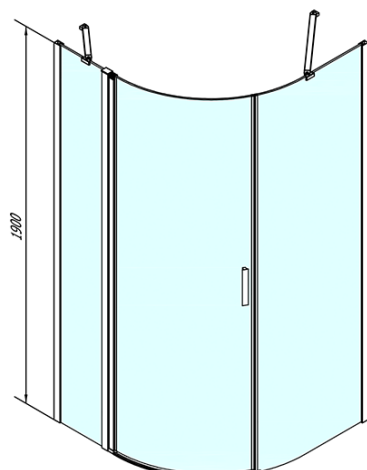

Product list

Order code: **ZL2615L**

ZOOM LINE Quadrant Shower Enclosure 900x900mm, clear glass, left

ZL2615L

ZL2615R