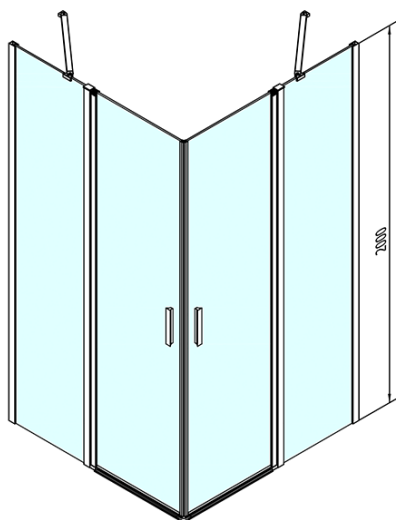

Product list

Order code: **ZL5415B**

ZOOM LINE BLACK Square Shower Enclosure
900x900mm, clear glass

ZL5415B